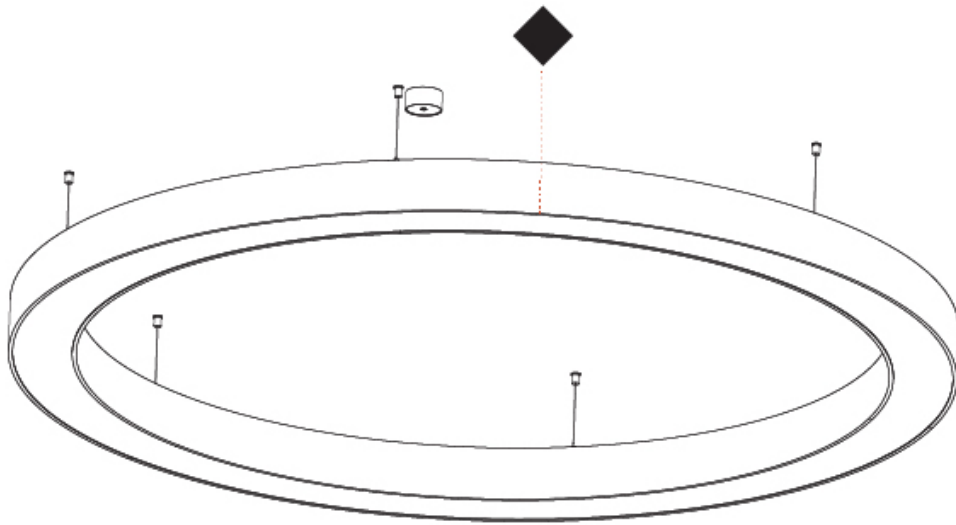

A30986-

PROJECT _____

TYPE _____

SPECIFIER _____

QUANTITY _____

DATE _____

A